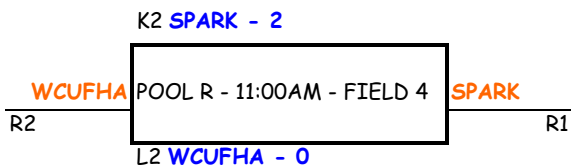

U16 CROSSOVERS / PLAYOFF
DISNEY FIELD HOCKEY SHOWCASE
SUNDAY, FEBRUARY , 2008

1ST CROSSOVER-

2ND CROSSOVER-

PLAYOFF-