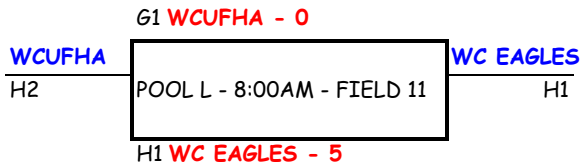

U16 CROSSOVERS / PLAYOFF
DISNEY FIELD HOCKEY SHOWCASE
SUNDAY, FEBRUARY , 2008

1ST CROSSOVER-

2ND CROSSOVER-

PLAYOFF-